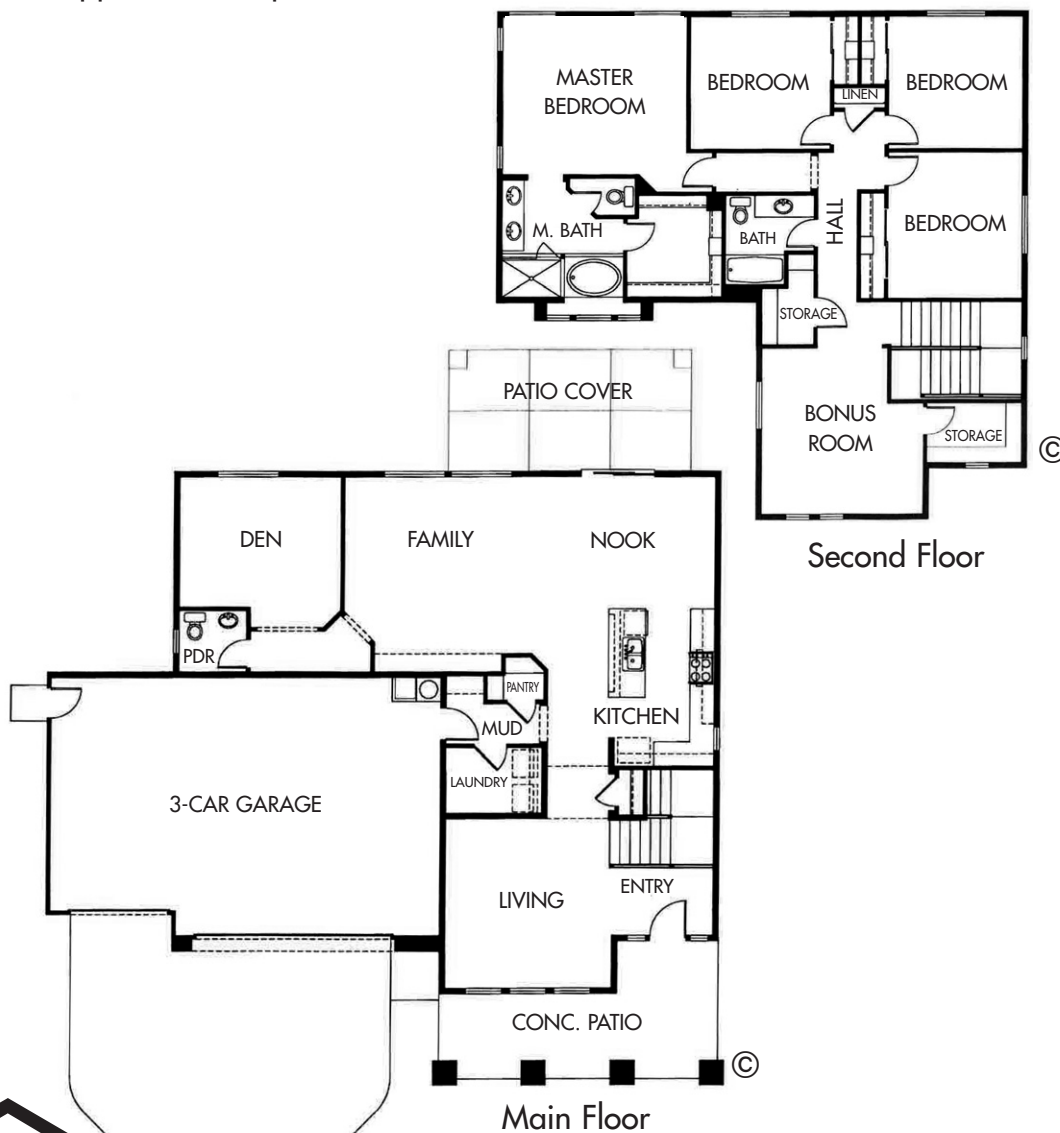

THE HARINGTON

by Coleman Homes

2,736 Approximate Sq. Ft.

BridgeTower

BRIDGETOWER
real estate

(208) 895-0276

www.bridgetower.com

In the continuing effort to improve our homes, builder reserves the right to modify the interior and exterior design, specifications, locations, sizes, design features and prices. Modifications may vary by home and are subject to change without notice. All dimensions and square footages are approximate. No representations of any type are made. Colors shown are approximate representations of actual materials and are not intended to be an exact color match.